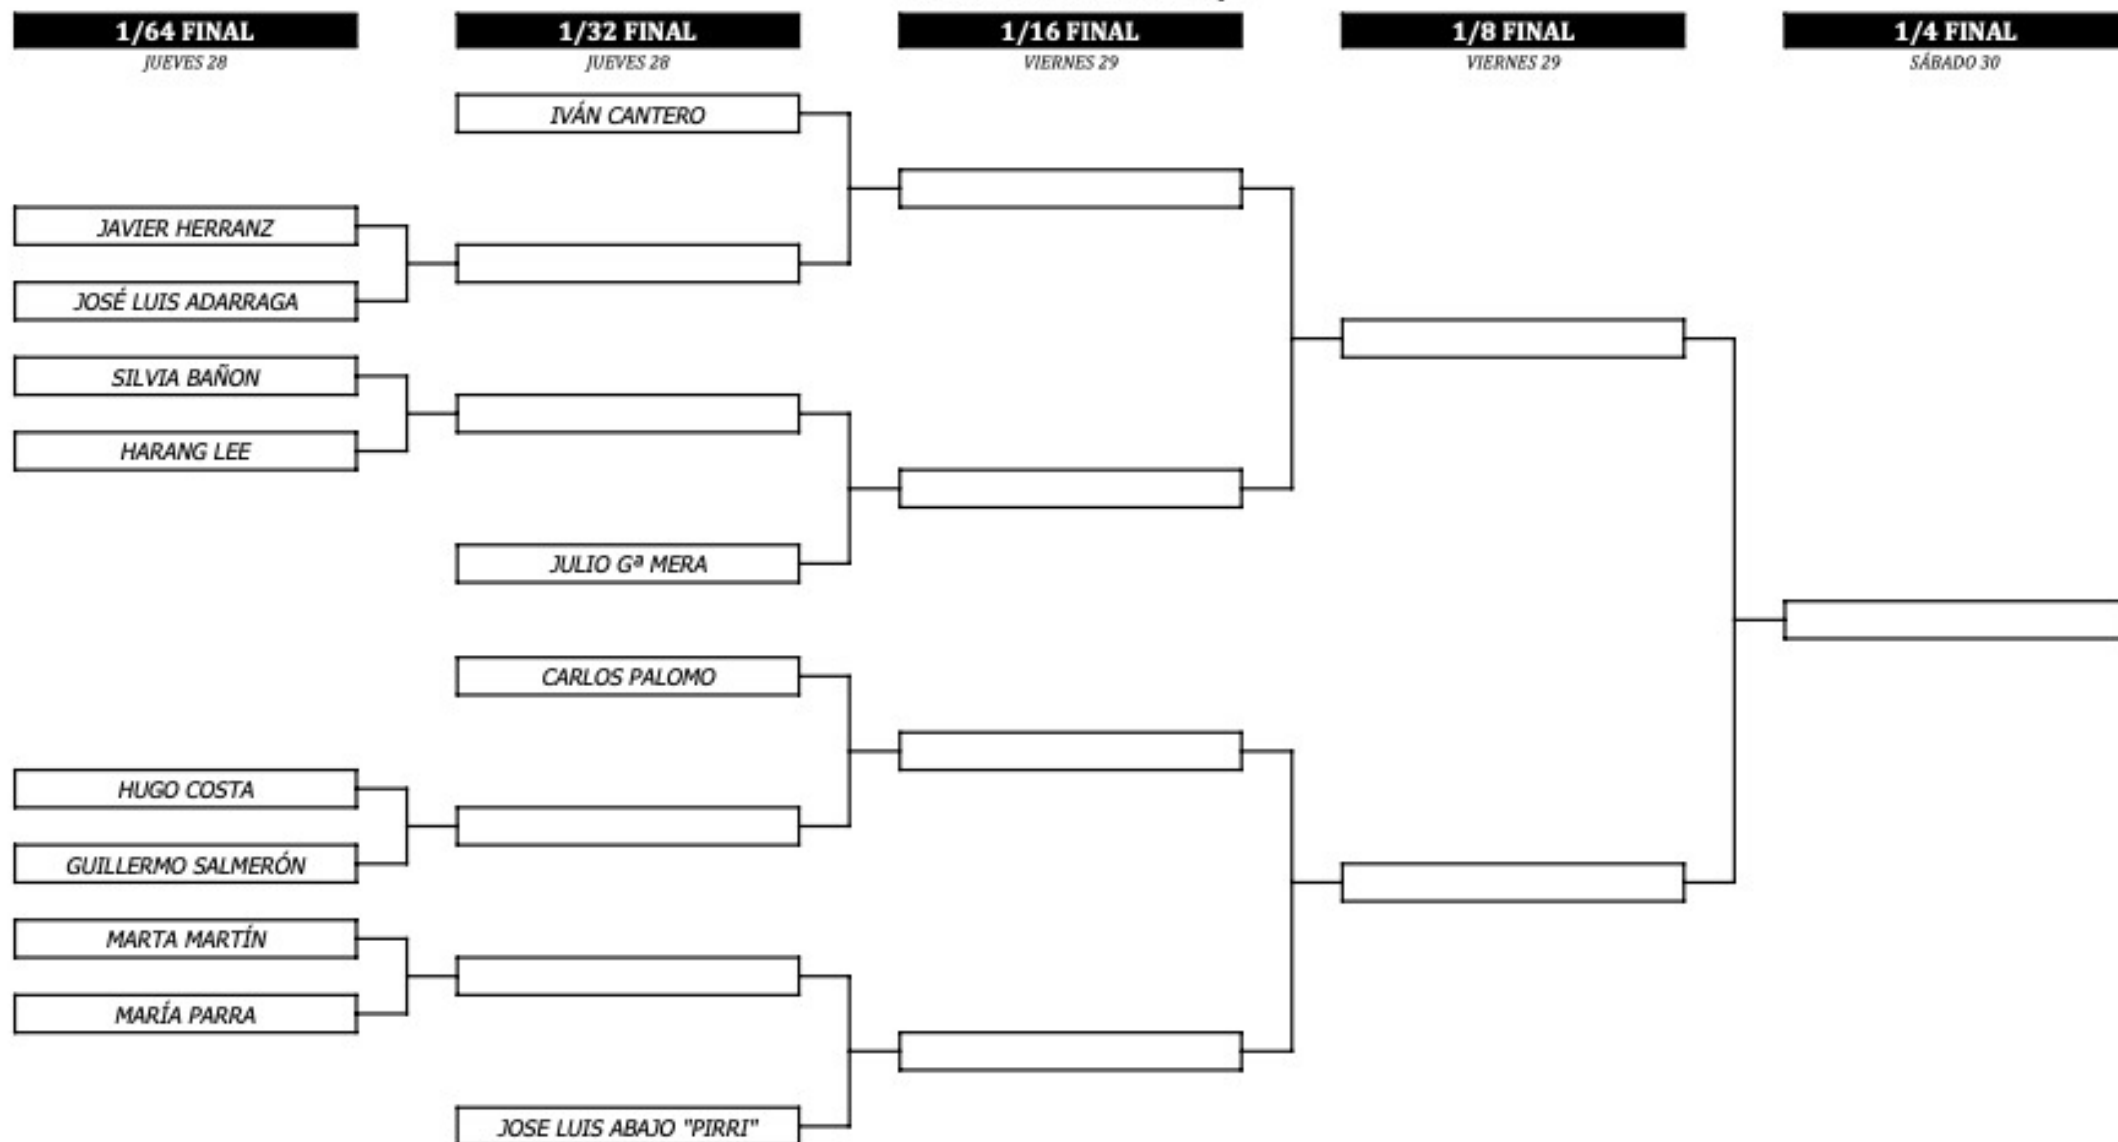

LaLigaSports

eGOLFSPORTS

Cruz Roja

Centro Nacional Profesional WGT Charity Tournament eGolfSports

MATCH PLAY-25 a 31 de Mayo

COLABORADORES

Centro Nacional Profesional WGT Charity Tournament eGolfSports

MATCH PLAY-25 a 31 de Mayo