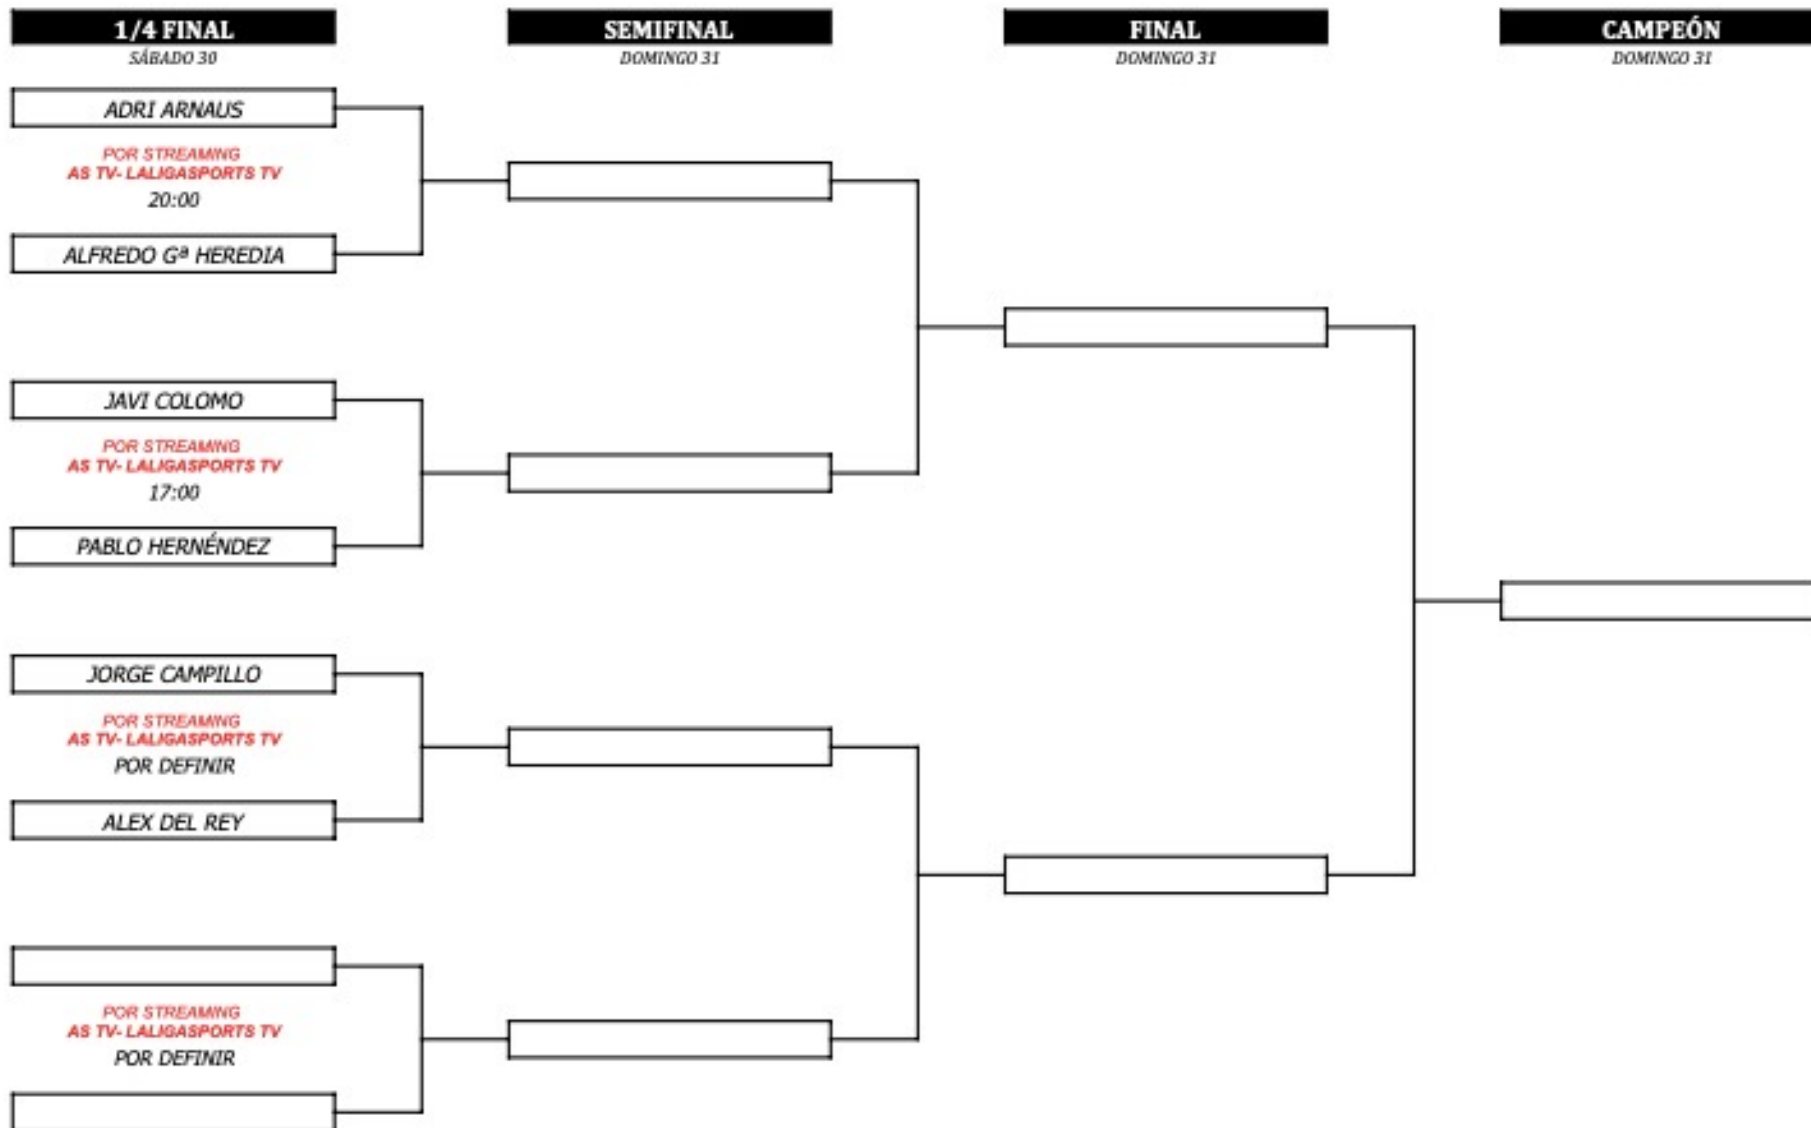

Centro Nacional Professional WGT Charity Tournament eGolfSports

MATCH PLAY-25 a 31 de Mayo

COLABORADORES

H2HKS

elperiodogolf.com

as

LOKAT
Invierte & Navega

MB
PARTNERS